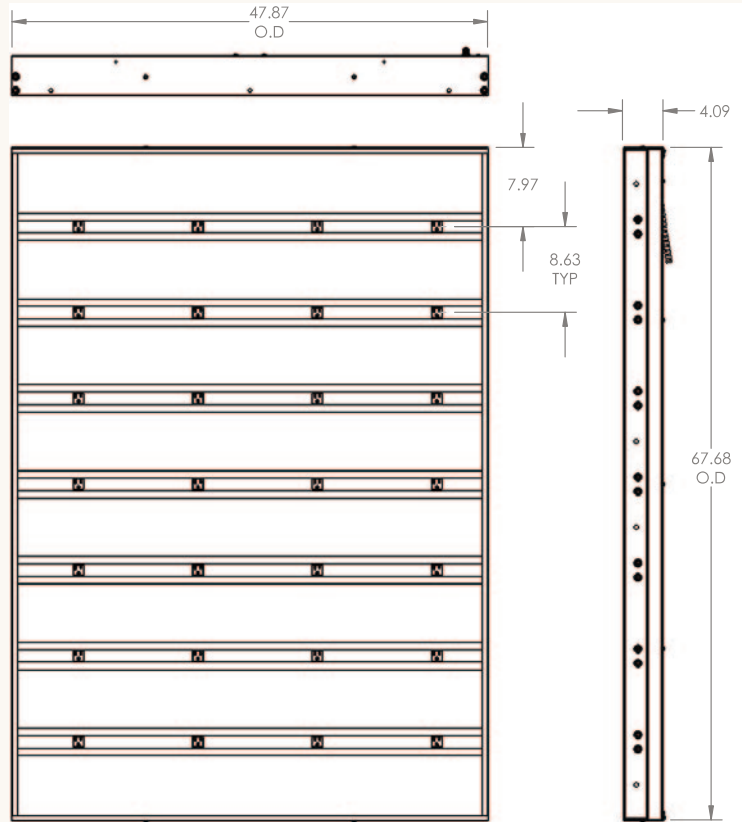

- 16 gauge steel frame construction.
- 12" and 18" on center receptacle spacing for maximum merchandising density.
- 120V, 20A rated assemblies.
- Over 150 powder coated color choices.
- Combine different filler panel options to blend with your merchandising scheme.
- Assembly options include up to 8 tracks.

An Organized Method of Displaying

Hanging Lights and Ceiling Fans

- Using our PowerTrack™ System keeps your merchandise displayed in a neat and organized fashion.
- As a result, you should realize more sales.
- Because of the flexibility of the system, you can space the rows of track as close or as far apart as required.
- With your lights and fans attached to our Fixture Hangers you have the flexibility to place the product anywhere along the track where you want it.

PowerTrack™ Pods

Overhead Rack/Bay, Light & Fan Clouds

Application:

Rack/Bay Mounted, Overhead

Standard rack widths:

87" (2 x 43" displays)

97" and 99" (2 x 48" displays)

144" (3 x 48" displays)

Standard bay depths:

36", 42" and 48"

Custom quoting upon request.

POWER

POWER

PROTECT

FIXTURE

Examples of standard PowerTrack Pods