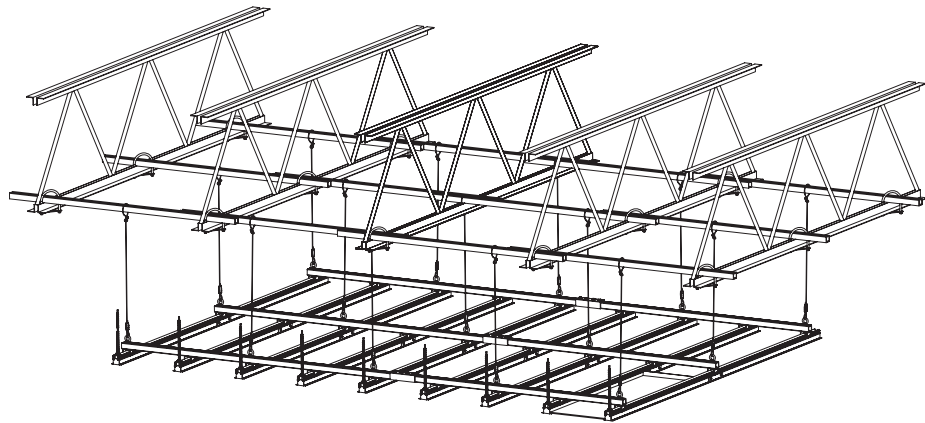

An Organized Method of Displaying

Hanging Lights and Ceiling Fans

- Using our PowerTrack™ System keeps your merchandise displayed in a neat and organized fashion.
- As a result, you should realize more sales.
- Because of the flexibility of the system, you can space the rows of track as close or as far apart as required.
- With your lights and fans attached to our Fixture Hangers you have the flexibility to place the product anywhere along the track where you want it.

PowerTrack™ Pods

Overhead Rack/Bay, Light & Fan Clouds

Application:

Rack/Bay Mounted, Overhead

Standard rack widths:

87" (2 x 43" displays)

97" and 99" (2 x 48" displays)

144" (3 x 48" displays)

Standard bay depths:

36", 42" and 48"

Custom quoting upon request.

POWER

POWER

PROTECT

FIXTURE

Examples of standard PowerTrack Pods