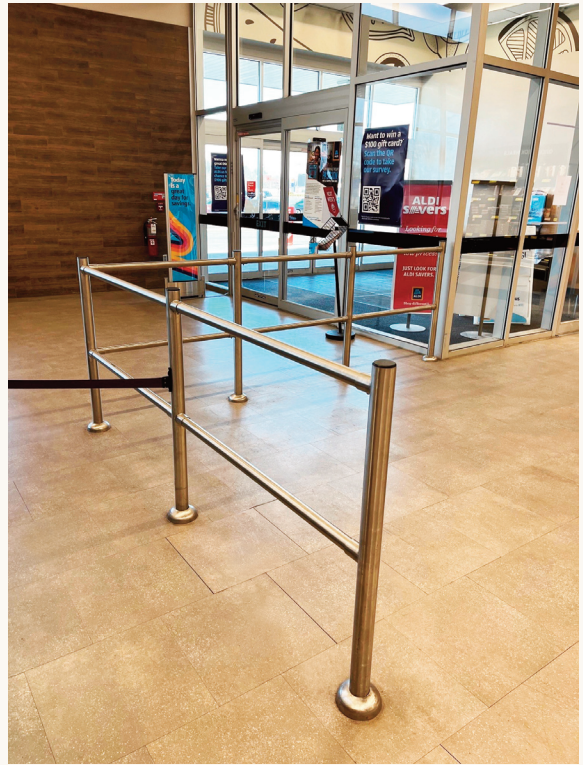

GUIDANCE & SECURITY RAILING

Stainless or Chrome Options

Guidance and security railings are essential elements in ensuring safety and accessibility in retail and other environments. They help guide customers, prevent accidents, and create a secure atmosphere. They serve to clearly mark entrances, exits, and paths to help customers navigate the store or any environment efficiently.

MADE IN THE USA

GUIDANCE & SECURITY RAILING

Stainless or Chrome Options

- Post tubes are 2.25" O.D. (outside diameter) X 35.0" Height
- Railing lengths are 1.75" O.D.
- Tubing meets appropriate ASTM standard finishes
- Available Standard Rail Tube Lengths: 24" 36" 48" 60" & 72"
- Rails can be custom cut and configured
- Polished Chrome Finish or Brushed Stainless Steel options
- 304 Stainless mounts with standard screw and anchor hardware
- Posts feature a steel base plate welded to heavy duty steel tube with a secure post cap
- Rail outlets bolt directly to the post and a 0.25" set screw securely lock the rail into position.