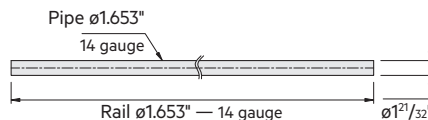

GUIDANCE & SECURITY RAILING

Stainless or Chrome Options

- Post tubes are 2.25" O.D. (outside diameter) X 35.0" Height
- Railing lengths are 1.75" O.D.
- Tubing meets appropriate ASTM standard finishes
- Available Standard Rail Tube Lengths: 24" 36" 48" 60" & 72"
- Rails can be custom cut and configured
- Polished Chrome Finish or Brushed Stainless Steel options
- 304 Stainless mounts with standard screw and anchor hardware
- Posts feature a steel base plate welded to heavy duty steel tube with a secure post cap
- Rail outlets bolt directly to the post and a 0.25" set screw securely lock the rail into position.

PROTECT

POWER

PROTECT

FIXTURE

Boston Group

Corporate Headquarters 3 Highwood West, Suite 100, Tewksbury, MA 01876 Tel. 781-395-7417 — 800-225-1633 (toll-free) — sales.us@boston-group.com

European Headquarters Sydneystraat 15, Rotterdam, 3047 BP, Netherlands Tel. +31 10 238 14 00 — sales.emea@boston-group.com www.boston-group.com

MADE IN THE USA