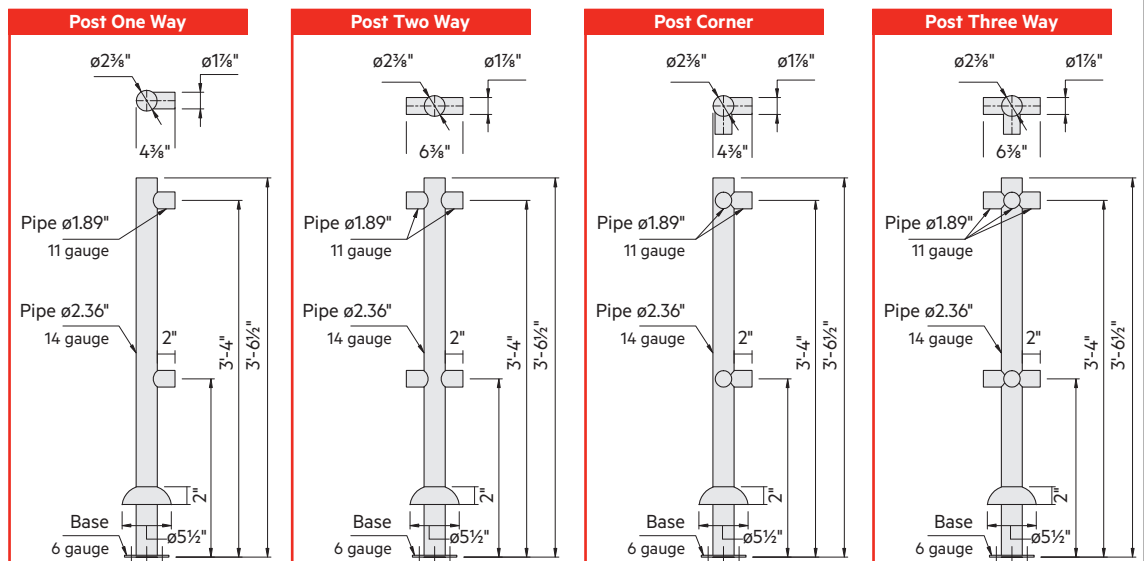

GUIDANCE & SECURITY RAILING

Stainless or Chrome Options

- Post tubes are 2.25" O.D. (outside diameter) X 35.0" Height
- Railing lengths are 1.75" O.D.
- Tubing meets appropriate ASTM standard finishes
- Available Standard Rail Tube Lengths: 24" 36" 48" 60" & 72"
- Rails can be custom cut and configured
- Polished Chrome Finish or Brushed Stainless Steel options
- 304 Stainless mounts with standard screw and anchor hardware
- Posts feature a steel base plate welded to heavy duty steel tube with a secure post cap
- Rail outlets bolt directly to the post and a 0.25" set screw securely lock the rail into position.

PROTECT

POWER

PROTECT

FIXTURE

Boston Group

Corporate Headquarters 3 Highwood West, Suite 100, Tewksbury, MA 01876 Tel. 781-395-7417 — 800-225-1633 (toll-free) — sales.us@boston-group.com

European Headquarters Sydneystraat 15, Rotterdam, 3047 BP, Netherlands Tel. +31 10 238 14 00 — sales.emea@boston-group.com www.boston-group.com

MADE IN THE USA